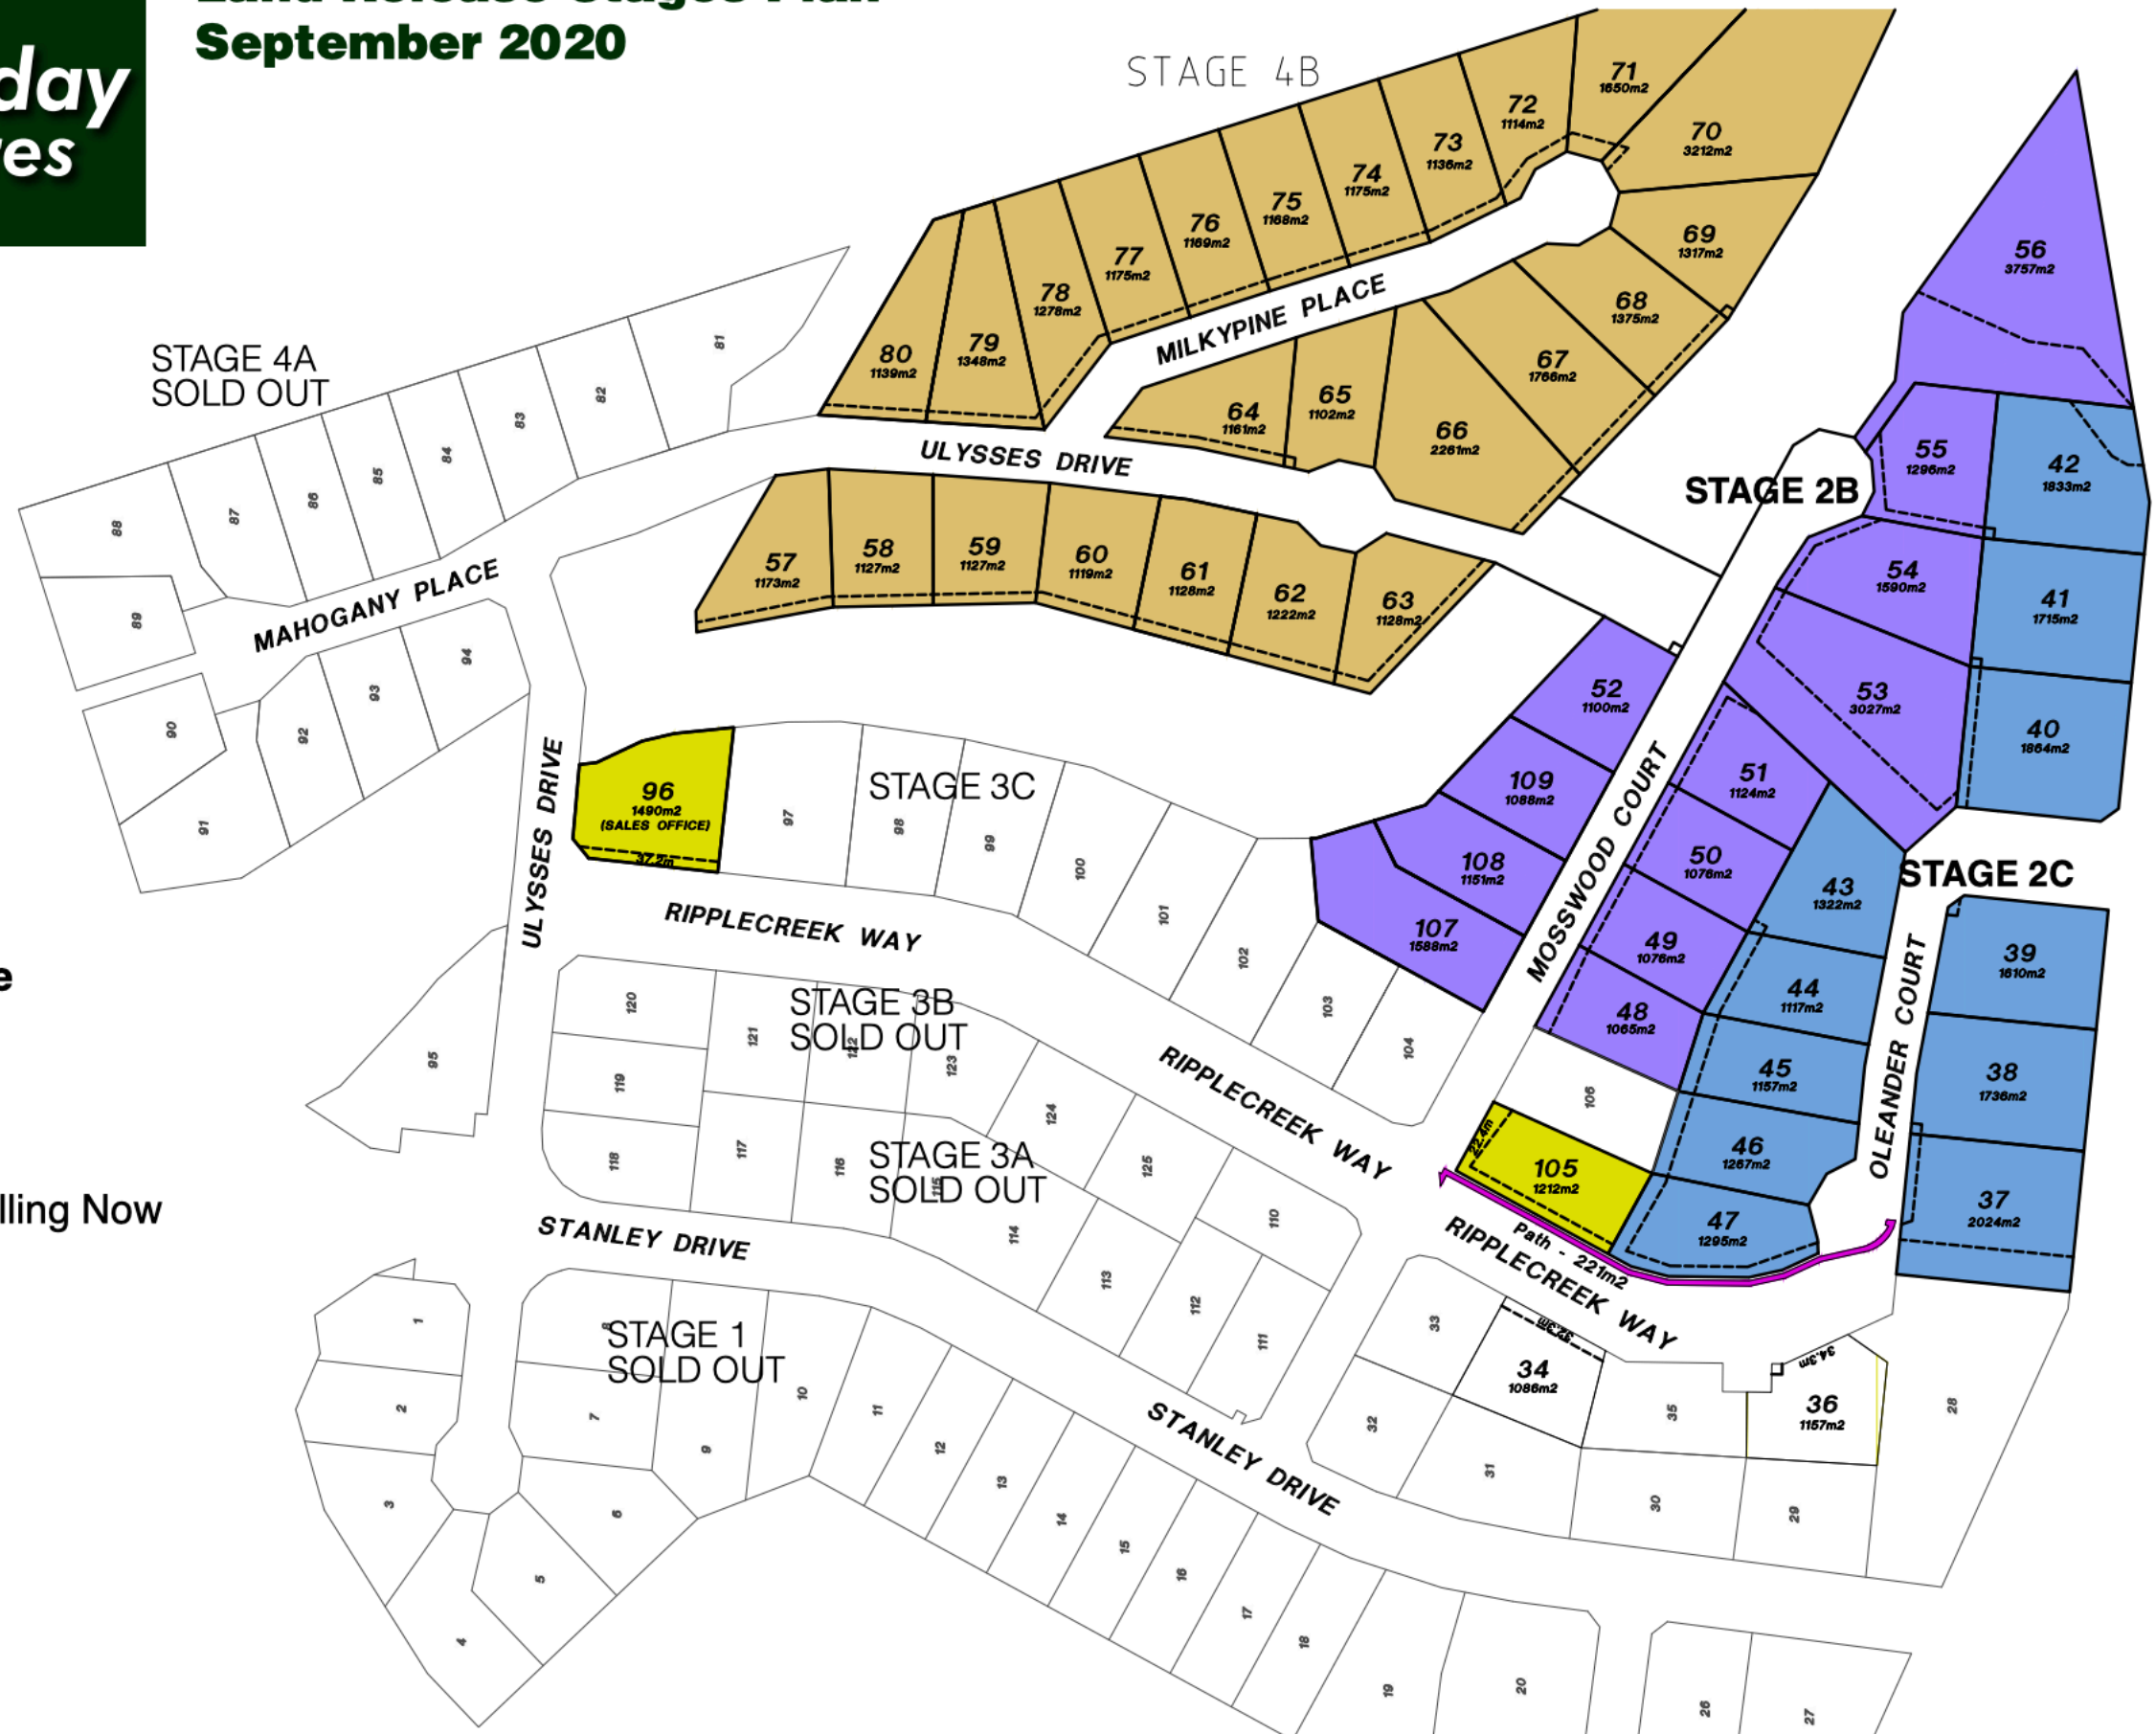

Land Release Stages Plan September 2020

Whitsunday Acres Estate September 2020

- Stage 2B - Selling Now
- Stage 2C - Selling Now
- Both Lots 96 & 105 - Selling Now
- SOLD

Stage 2B & 2C - 23 Magnificent Blocks up to 3525m2 - Priced from \$238,000

Please note sizes and frontages for stages, may differ slightly to final survey plan.